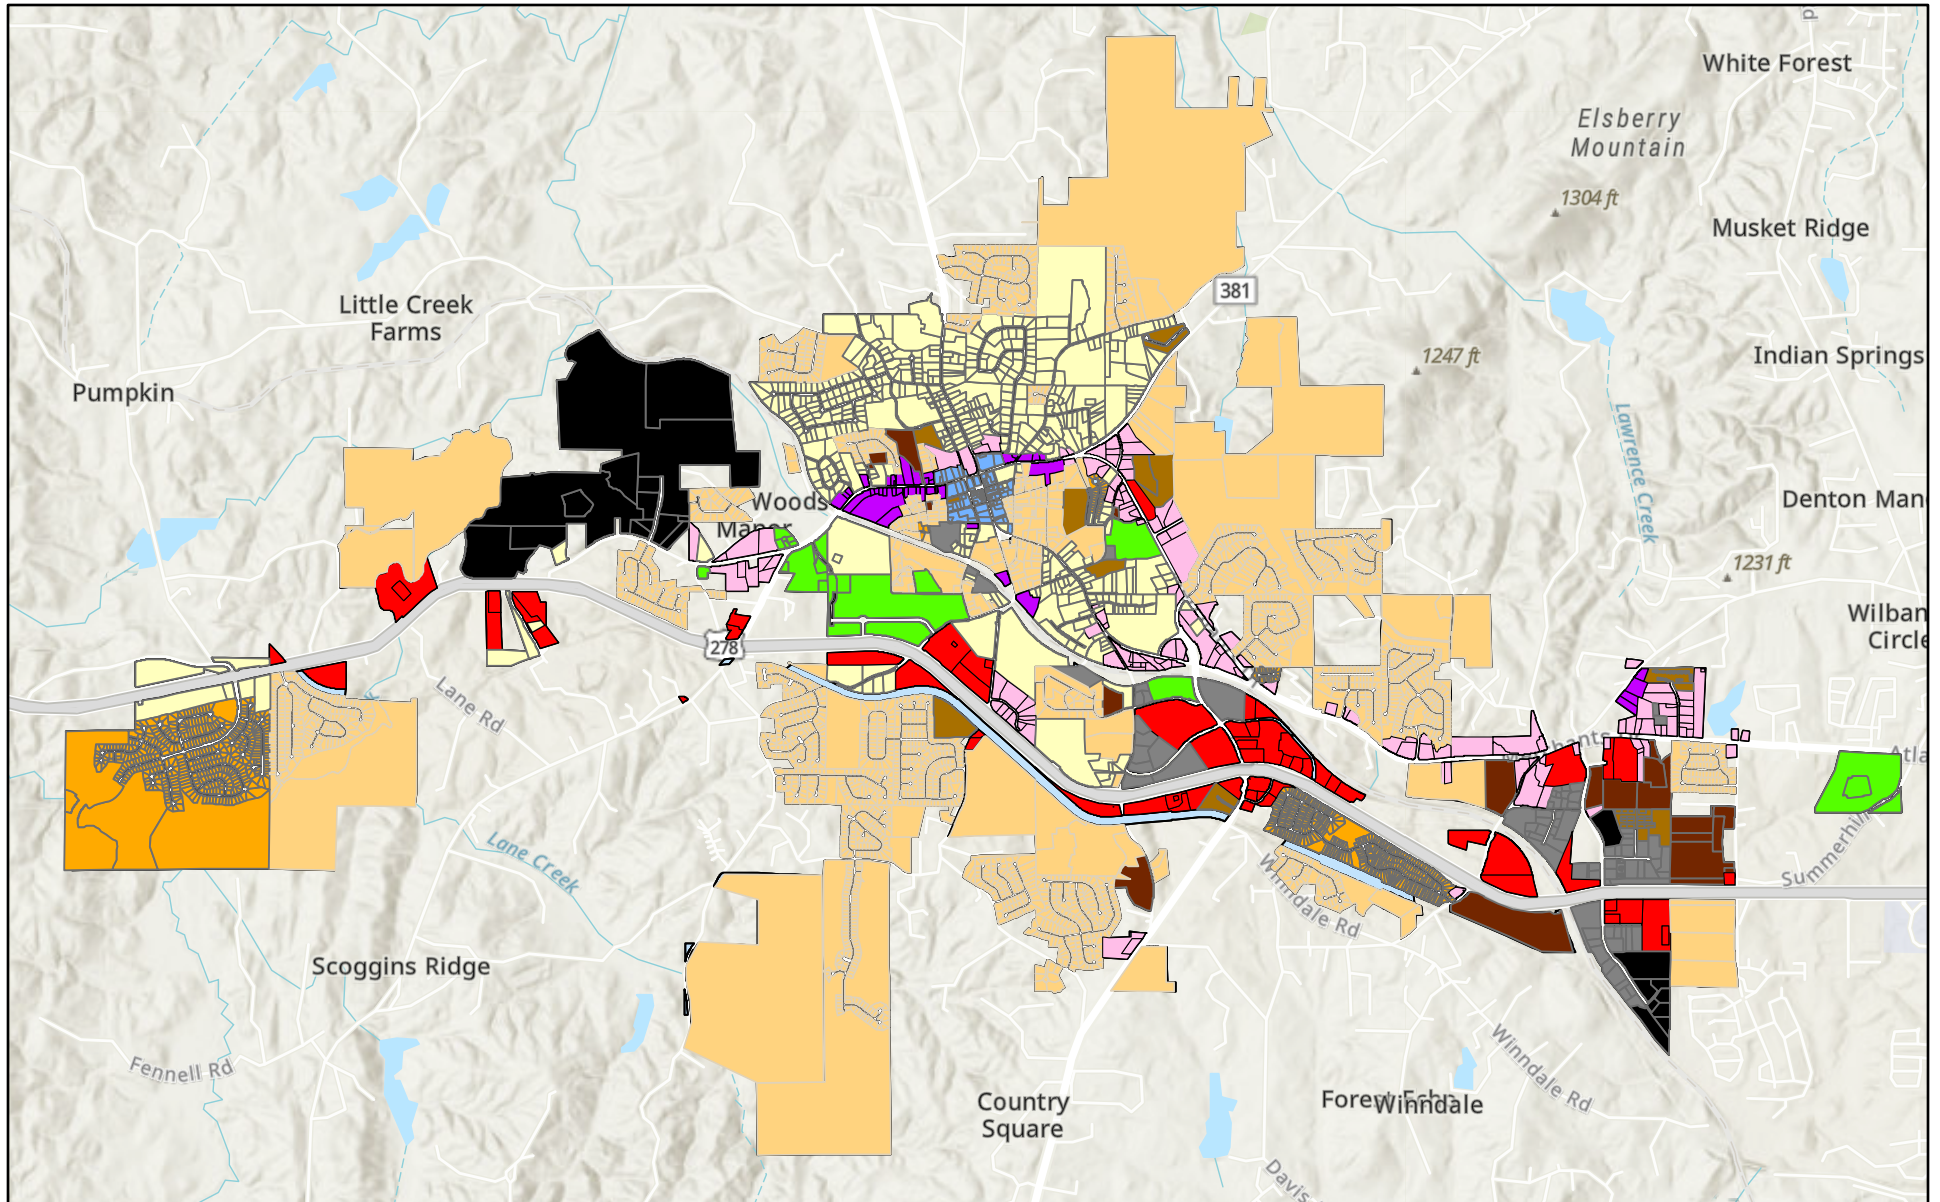

Official Zoning Map Dallas, GA Adopted 07/10/2023 Re-adopted 10/07/2024

10/16/2024

Esri, NASA, NGA, USGS, FEMA, Esri, TomTom, Garmin, SafeGraph, GeoTechnologies, Inc, METI/NASA, USGS, EPA, NPS, USDA, USFWS